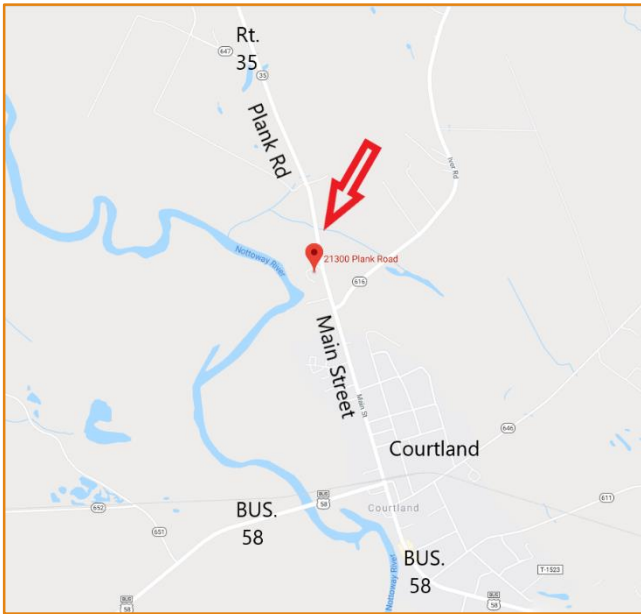

SHARP Logger Core Program Courtland, VA

Note
reverse
schedule

Core 2: Friday March 15, 12 Noon – 6:00 pm
Core 1: Friday March 22, 12 Noon – 6:00 pm

Location:

Courtland Extension Office
21300 Plank Road
Courtland, VA 23837

Two 6-hour sessions will cover sustainable forestry, logging safety, harvest planning, and best management practices. After completing both core classes, participants will be Virginia SHARP Loggers. Classes can be taken in either order. If you have started your Core Program and need to finish, contact the SHARP Logger Program to find out which day to attend.